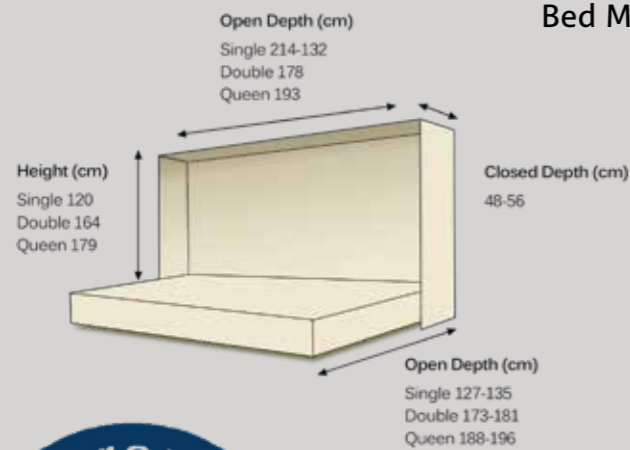

# SAFARI

SIZE	PRICE COLLECTED Inc. VAT	PRICE FITTED* Inc. VAT
single	€ 2,195	€ 2,535
large single	€ 2,250	€ 2,585
4 foot	€ 2,250	€ 2,585
double	€ 2,325	€ 2,655
queen	€ 2,425	€ 2,750
king	€ 2,625	€ 2,935

SIZE	PRICE COLLECTED Inc. VAT	PRICE FITTED* Inc. VAT
single	€ 2,045	€ 2,395
large single	€ 2,100	€ 2,450
4 foot	€ 2,100	€ 2,450
double	€ 2,175	€ 2,565
queen	€ 2,275	€ 2,610
king	€ 2,475	€ 2,795

Fixed Leg Upright

## Bed Measurements