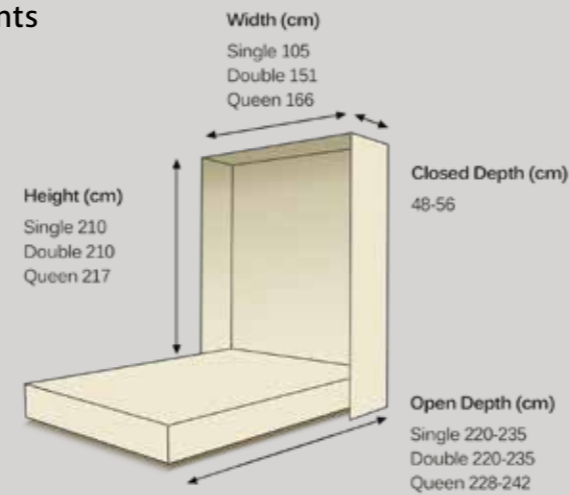

# SAFARI

SIZE	PRICE COLLECTED Inc. VAT	PRICE FITTED* Inc. VAT
single	€ 2,195	€ 2,535
large single	€ 2,250	€ 2,585
4 foot	€ 2,250	€ 2,585
double	€ 2,325	€ 2,655
queen	€ 2,425	€ 2,750
king	€ 2,625	€ 2,935

Auto Upright

SIZE	PRICE COLLECTED Inc. VAT	PRICE FITTED* Inc. VAT
single	€ 2,095	€ 2,445
large single	€ 2,150	€ 2,495
4 foot	€ 2,150	€ 2,495
double	€ 2,225	€ 2,625
queen	€ 2,325	€ 2,655
king	N/A	N/A

Flipout Leg Upright

SIZE	PRICE COLLECTED Inc. VAT	PRICE FITTED* Inc. VAT
single	€ 2,045	€ 2,395
large single	€ 2,100	€ 2,450
4 foot	€ 2,100	€ 2,450
double	€ 2,175	€ 2,565
queen	€ 2,275	€ 2,610
king	€ 2,475	€ 2,795

Fixed Leg Upright

## Bed Measurements