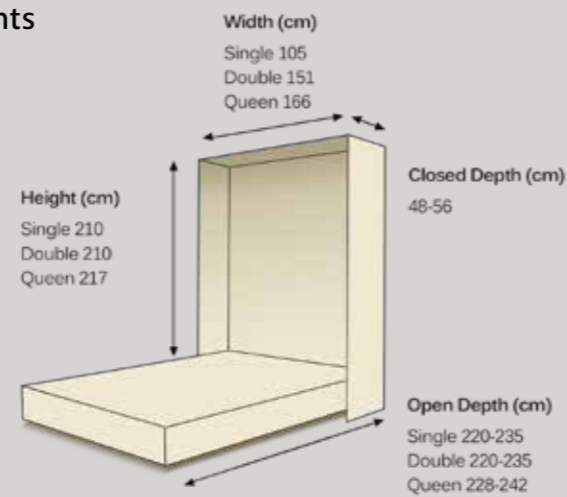

Flipout Leg Upright

Fixed Leg Upright

Bed Measurements