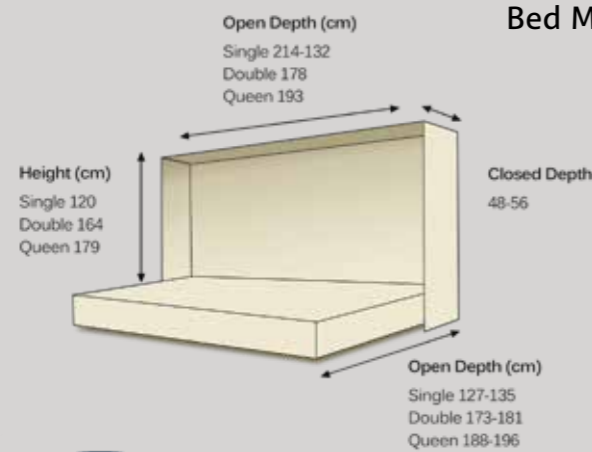

RUBY

SIZE	PRICE COLLECTED Inc. VAT	PRICE FITTED* Inc. VAT
single	€ 2,195	€ 2,535
large single	€ 2,250	€ 2,585
4 foot	€ 2,250	€ 2,585
double	€ 2,325	€ 2,655
queen	€ 2,425	€ 2,750
king	€ 2,625	€ 2,935

Auto Upright

SIZE	PRICE COLLECTED Inc. VAT	PRICE FITTED* Inc. VAT
single	€ 2,095	€ 2,445
large single	€ 2,150	€ 2,495
4 foot	€ 2,150	€ 2,495
double	€ 2,225	€ 2,625
queen	€ 2,325	€ 2,655
king	N/A	N/A

Flipout Leg Upright

SIZE	PRICE COLLECTED Inc. VAT	PRICE FITTED* Inc. VAT
single	€ 2,045	€ 2,395
large single	€ 2,100	€ 2,450
4 foot	€ 2,100	€ 2,450
double	€ 2,175	€ 2,565
queen	€ 2,275	€ 2,610
king	€ 2,475	€ 2,795

Fixed Leg Upright