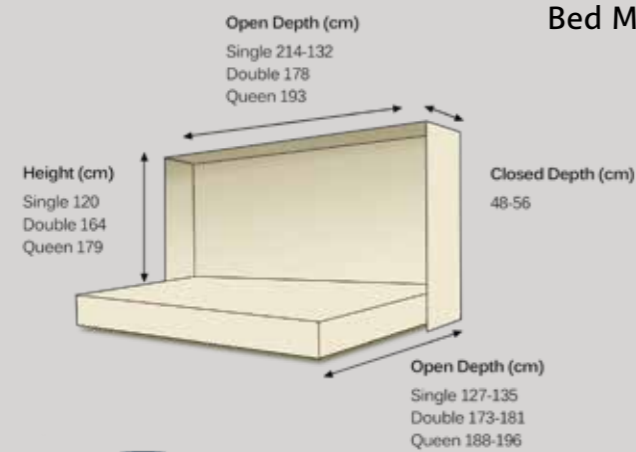

MONTANA

SIZE	PRICE COLLECTED Inc. VAT	PRICE FITTED* Inc. VAT
single	€ 1,995	€ 2,350
large single	€ 2,050	€ 2,400
4 foot	€ 2,050	€ 2,400
double	€ 2,125	€ 2,470
queen	€ 2,345	€ 2,685
king	€ 2,725	€ 3,050

SIZE	PRICE COLLECTED Inc. VAT	PRICE FITTED* Inc. VAT
single	€ 1,845	€ 2,215
large single	€ 1,900	€ 2,270
4 foot	€ 1,900	€ 2,270
double	€ 1,975	€ 2,315
queen	€ 2,195	€ 2,545
king	€ 2,575	€ 2,910

Fixed Leg Upright