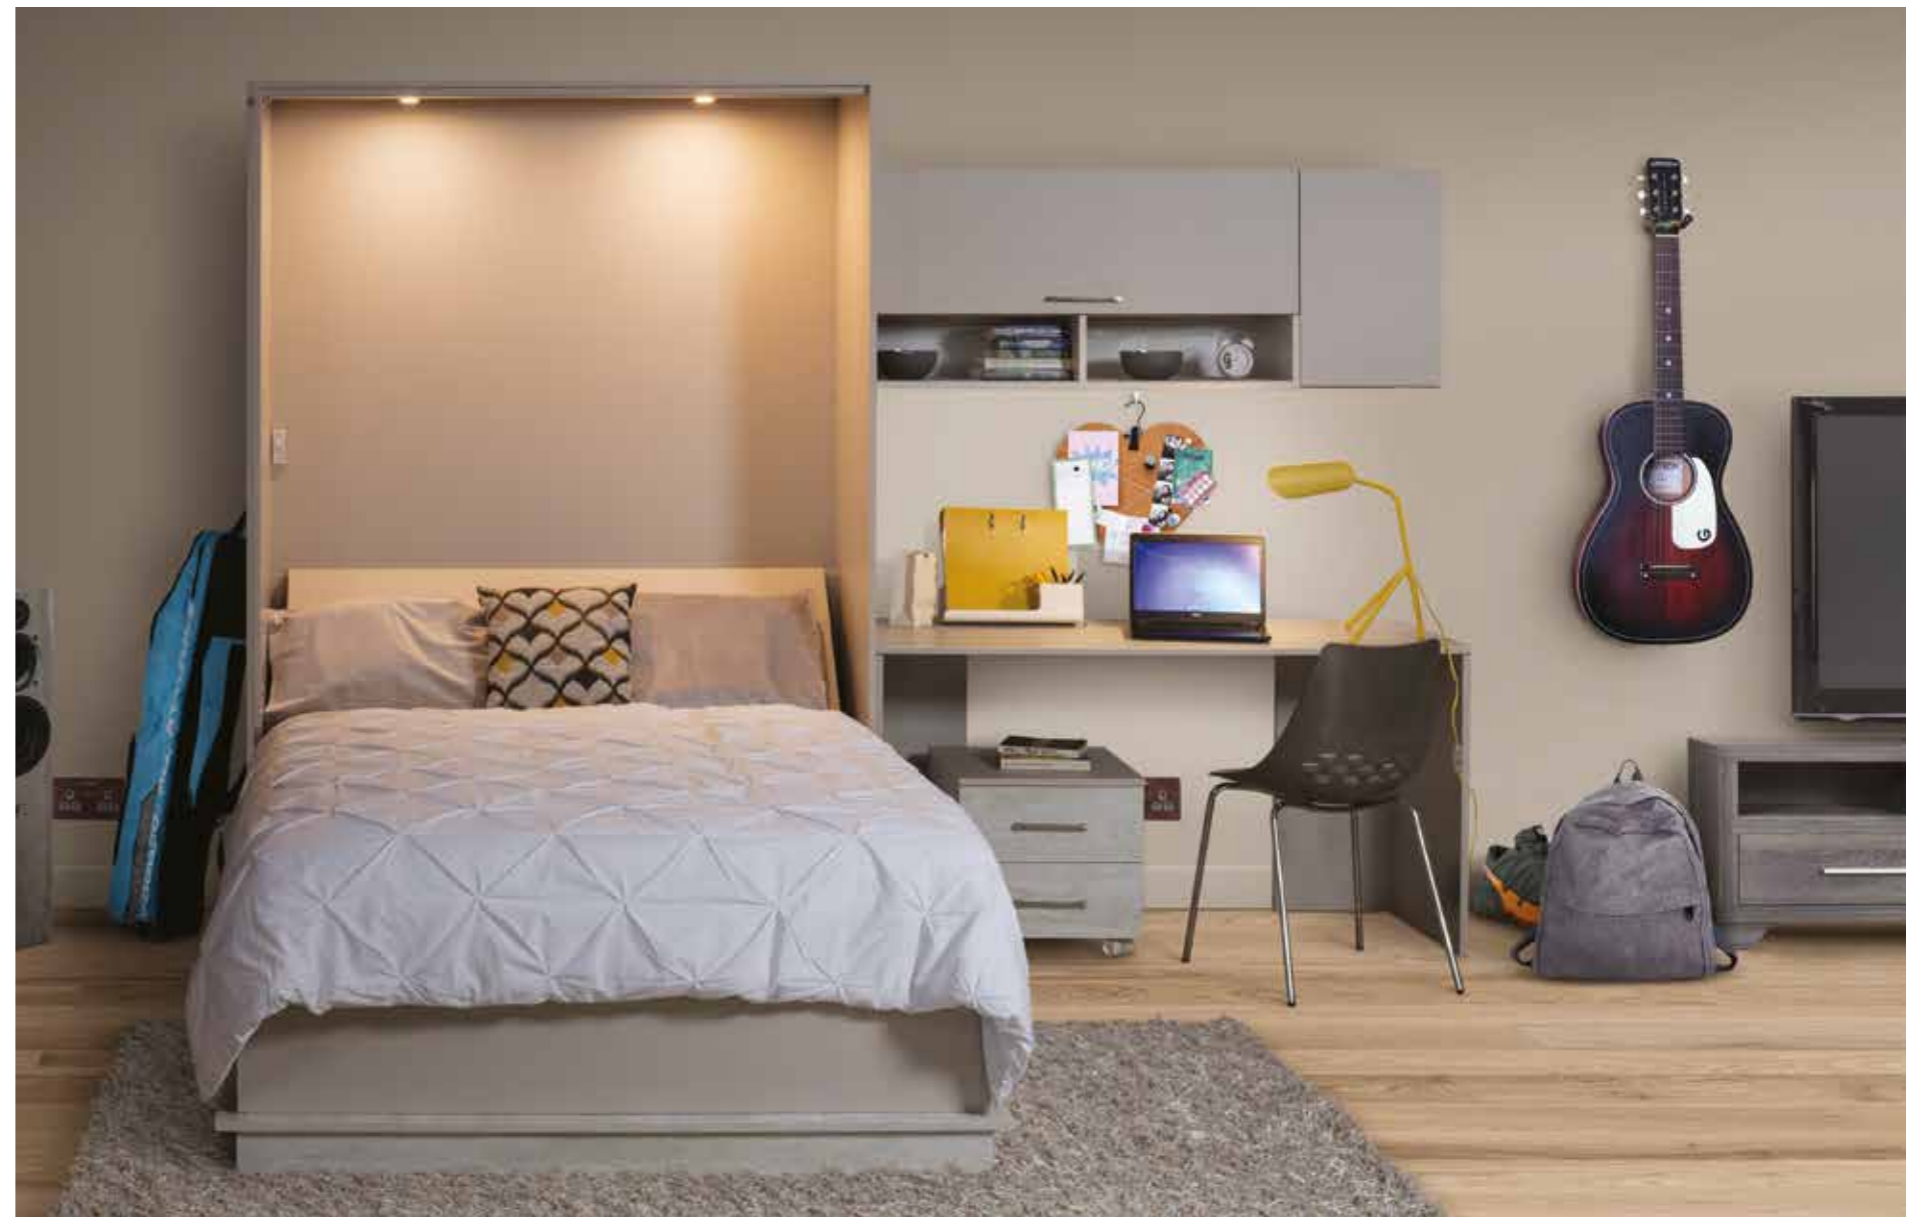

Bed Measurements

Melamine Contemporary Plain Doors

Our Montana Range has an extensive colour range like Grey Bordolino, Champagne Avola, Brown Grey Avola are smooth with rugged texture of freshly milled timber combined with slick polished handles, the results speak for themselves. Scandinavian – inspired pale wood options are also available that will suit any style or budget.

MONTANA

Melamine Foil-wrapped doors

With the popularity and demand for multifunctional open plan spaces, a wallbed is the perfect fit when designing flexible transitions from living to working and sleeping.