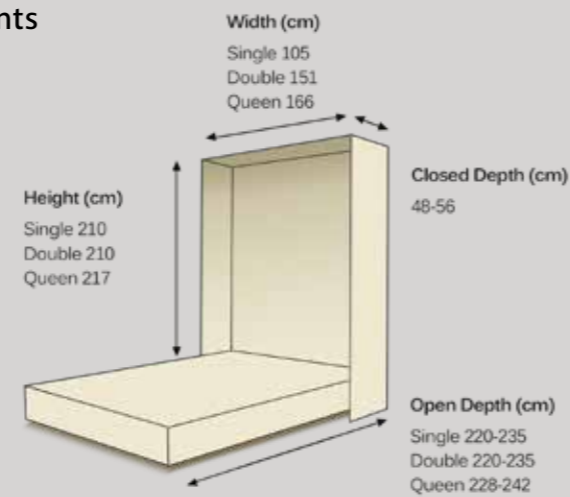

Flipout Leg Upright

Fixed Leg Upright

Bed Measurements