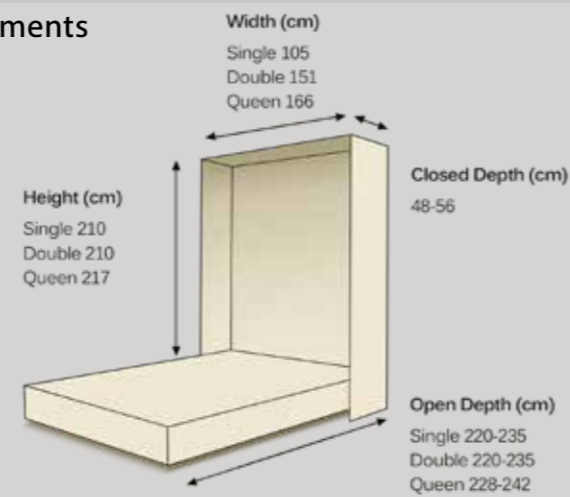

Flipout Leg Upright

Fixed Leg Upright

Bed Measurements

Painted MDF in 100's of colours

Our Painted Range is chic, sophisticated and versatile from plain to panelled doors it is the perfect compromise between modern and traditional.

And with an unrivalled selection of colours to choose from, the only limit is your imagination.

Showroom - Unit 13, Millennium Business Park, Cappagh Road, Dublin 11, Ireland.

Contact details - 01-864 9165 - www.wallbeds.ie - info@wallbeds.ie

Showroom Opening Hours - Tuesday - Friday 10.00 - 16.00 / Saturday 11.00 - 16.00

Closed Sunday and Monday