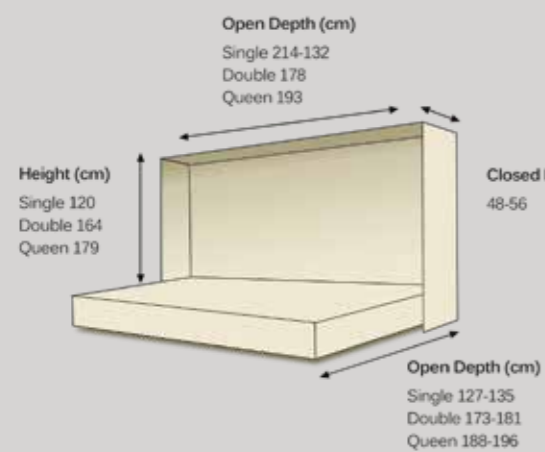

Auto Upright

Flipout Leg Upright

Bed Measurements