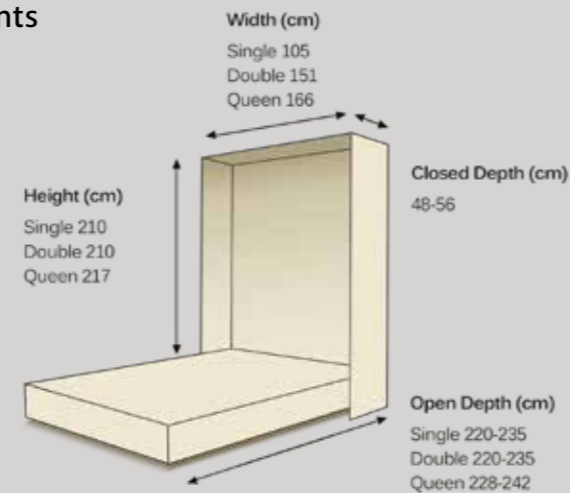

CLASSICO

SIZE	PRICE COLLECTED Inc. VAT	PRICE FITTED* Inc. VAT
single	€ 2,595	€ 3,020
large single	€ 2,650	€ 3,070
4 foot	€ 2,650	€ 3,070
double	€ 2,725	€ 3,140
queen	€ 3,045	€ 3,355
king	N/A	N/A

Auto Upright

SIZE	PRICE COLLECTED Inc. VAT	PRICE FITTED* Inc. VAT
single	€ 2,445	€ 2,880
large single	€ 2,500	€ 2,930
4 foot	€ 2,500	€ 2,930
double	€ 2,575	€ 3,000
queen	€ 2,795	€ 3,275
king	€ 3,175	€ 3,580

Fixed Leg Upright

Bed Measurements

Painted MDF with fluted panels

The Classico range is a master of finesse and grandeur. The graceful addition of fluted panels with the mid section cutouts is the essence of this design. The result is understated elegance.