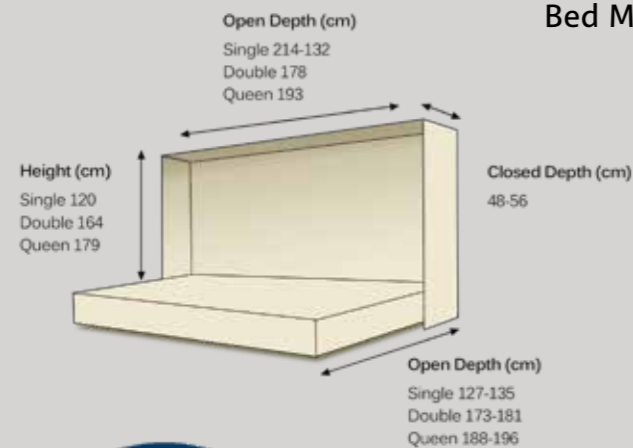

CLASSICO

SIZE	PRICE COLLECTED Inc. VAT	PRICE FITTED* Inc. VAT
single	€ 2,595	€ 3,020
large single	€ 2,650	€ 3,070
4 foot	€ 2,650	€ 3,070
double	€ 2,725	€ 3,140
queen	€ 3,045	€ 3,355
king	N/A	N/A

Auto Upright

SIZE	PRICE COLLECTED Inc. VAT	PRICE FITTED* Inc. VAT
single	€ 2,445	€ 2,880
large single	€ 2,500	€ 2,930
4 foot	€ 2,500	€ 2,930
double	€ 2,575	€ 3,000
queen	€ 2,795	€ 3,275
king	€ 3,175	€ 3,580

Fixed Leg Upright

Bed Measurements

Painted MDF with fluted panels

The Classico range is a master of finesse and grandeur. The graceful addition of fluted panels with the mid section cutouts is the essence of this design. The result is understated elegance.