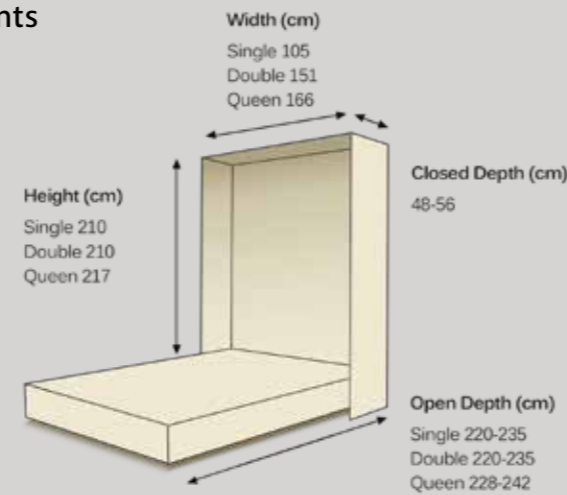

# ARAN

SIZE	PRICE COLLECTED Inc. VAT	PRICE FITTED* Inc. VAT
single	€ 2,495	€ 2,815
large single	€ 2,550	€ 2,865
4 foot	€ 2,550	€ 2,865
double	€ 2,625	€ 2,935
queen	€ 2,845	€ 3,145
king	€ 3,225	€ 3,510

Auto Upright

SIZE	PRICE COLLECTED Inc. VAT	PRICE FITTED* Inc. VAT
single	€ 2,395	€ 2,720
large single	€ 2,450	€ 2,770
4 foot	€ 2,450	€ 2,770
double	€ 2,525	€ 2,840
queen	€ 2,745	€ 3,055
king	N/A	N/A

Flipout Leg Upright

SIZE	PRICE COLLECTED Inc. VAT	PRICE FITTED* Inc. VAT
single	€ 2,345	€ 2,675
large single	€ 2,400	€ 2,725
4 foot	€ 2,400	€ 2,725
double	€ 2,475	€ 2,795
queen	€ 2,695	€ 3,010
king	€ 3,075	€ 3,375

Fixed Leg Upright

## Bed Measurements