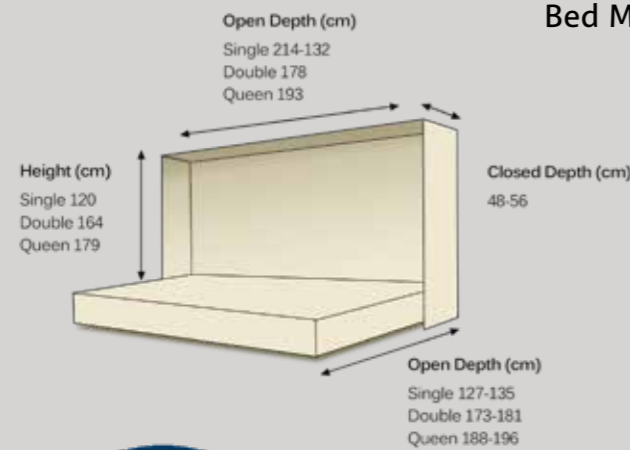

# ARAN

SIZE	PRICE COLLECTED Inc. VAT	PRICE FITTED* Inc. VAT
single	€ 2,495	€ 2,815
large single	€ 2,550	€ 2,865
4 foot	€ 2,550	€ 2,865
double	€ 2,625	€ 2,935
queen	€ 2,845	€ 3,145
king	€ 3,225	€ 3,510

Auto Upright

SIZE	PRICE COLLECTED Inc. VAT	PRICE FITTED* Inc. VAT
single	€ 2,395	€ 2,720
large single	€ 2,450	€ 2,770
4 foot	€ 2,450	€ 2,770
double	€ 2,525	€ 2,840
queen	€ 2,745	€ 3,055
king	N/A	N/A

Flipout Leg Upright

SIZE	PRICE COLLECTED Inc. VAT	PRICE FITTED* Inc. VAT
single	€ 2,345	€ 2,675
large single	€ 2,400	€ 2,725
4 foot	€ 2,400	€ 2,725
double	€ 2,475	€ 2,795
queen	€ 2,695	€ 3,010
king	€ 3,075	€ 3,375

Fixed Leg Upright

## Bed Measurements