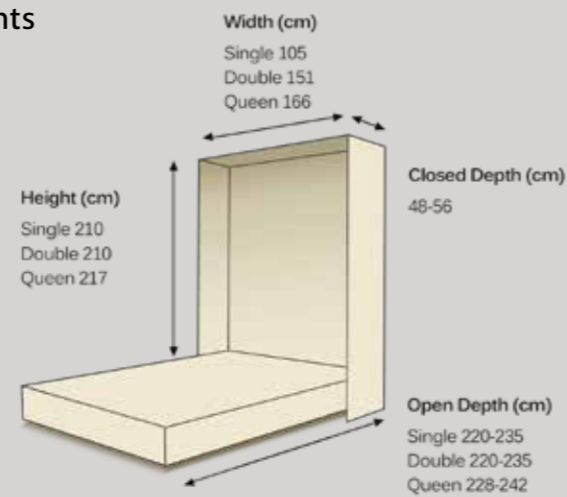

Bed Measurements

Melamine Foil-wrapped doors

Our Amalfi Range is a timeless gem. Traditional country chic with modern colour palate brings this range right up to date. Rich with traditional details with a contemporary air.