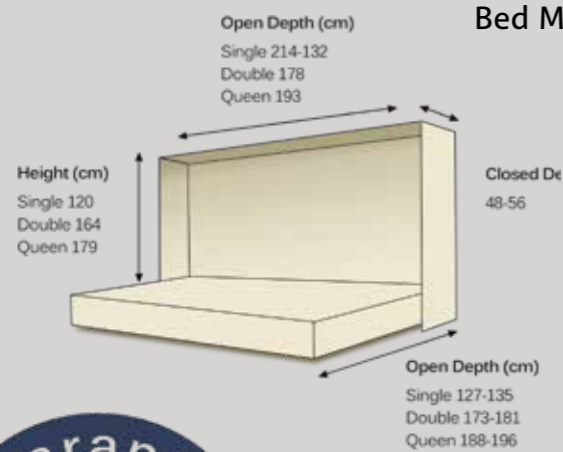

Auto Upright

Bed Measurements

Melamine Foil-wrapped doors

Our Amalfi Range is a timeless gem. Traditional country chic with modern colour palate brings this range right up to date. Rich with traditional details with a contemporary air.