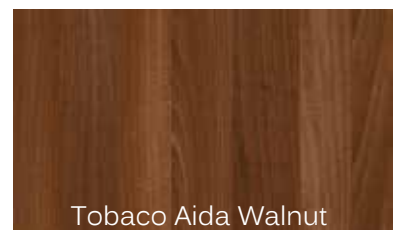

MONTANA

Our Montana range has an extensive colour palette like Melamine Grey Bordolino, Champagne Avola, Brown Grey Avola. With smooth or rugged textures of freshly milled timber combined with slick polished handles, the results speak for themselves. Scandinavian – inspired pale wood options are also available.

MONTANA Colour Options

Melamine Colours

Wood-grain Melamine

Montana wallbed prices

Fixed leg Upright

		UPRIGHT	
SIZE		PRICE COLLECTED including VAT	PRICE FITTED* including VAT
Single	90 x 190	€1,845	€2,215
Large Single	107 x 190	€1,900	€2,270
Twin	120 x 190	€1,900	€2,270
Double	135 x 190	€1,975	€2,315
Queen	150 x 200	€2,075	€2,425
King	180 x 190	€2,275	€2,610
*Fitted in the Greater Dublin Area			